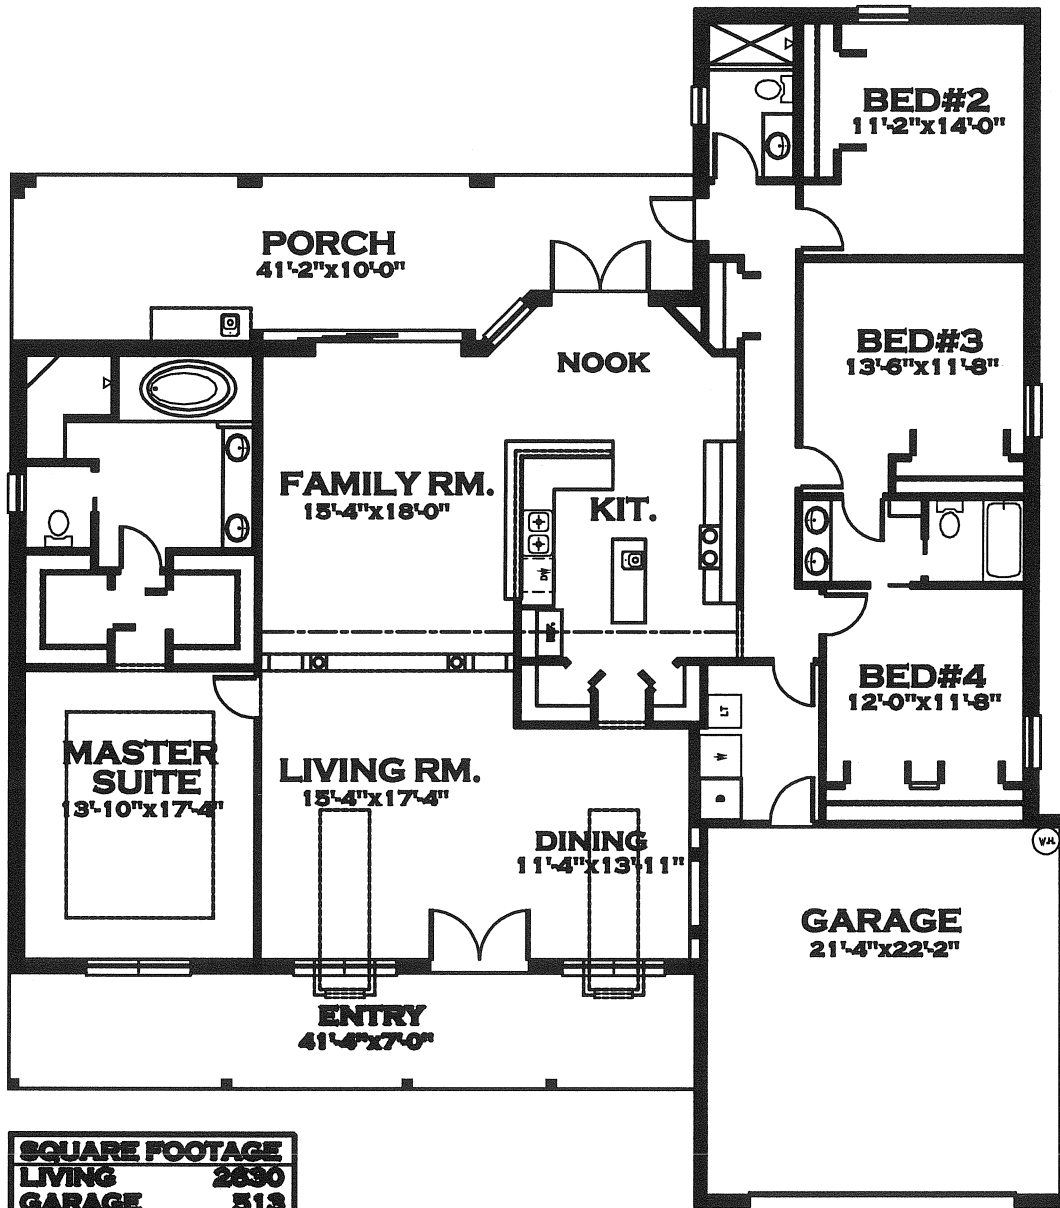

THE TUSCANY MODEL

SQUARE FOOTAGE	
LIVING	2630
GARAGE	513
PORCH	378
ENTRY	289
TOTAL	3810