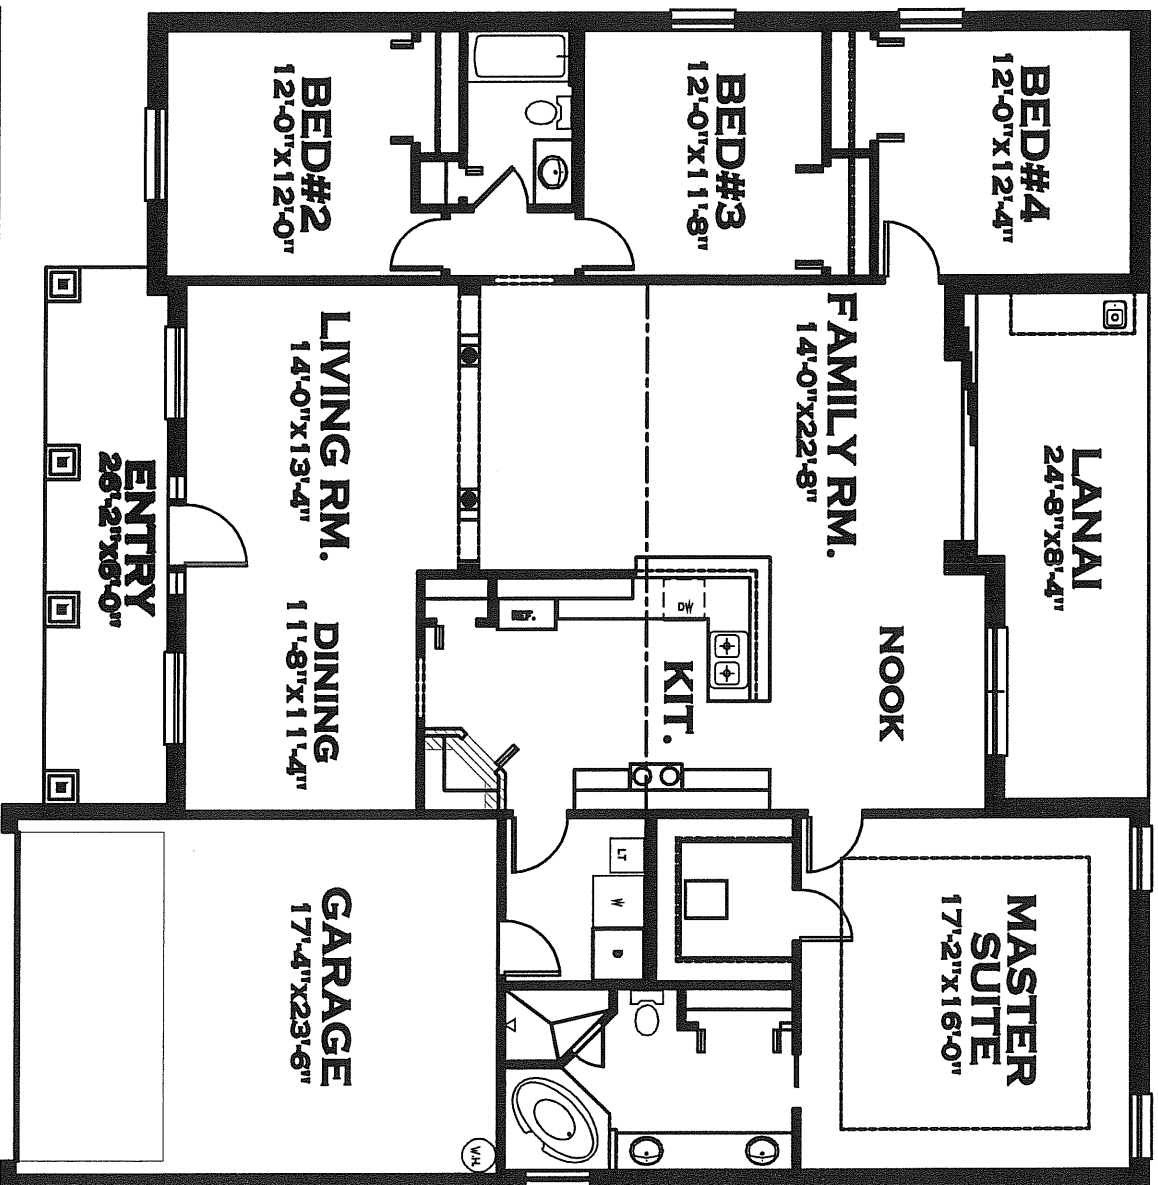

THE VERONA MODEL

SQUARE FOOTAGE	
LIVING	2248
GARAGE	441
LANAI	199
ENTRY	156
TOTAL	3044